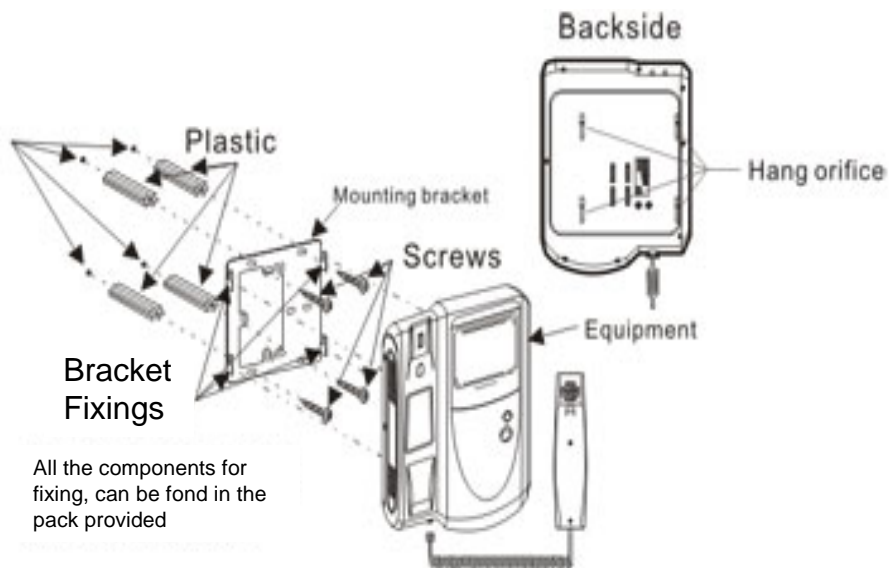

200 SERIES  
4" B/W DISPLAY  
HANDSET  
SURFACE MOUNTING

All the components for fixing, can be found in the pack provided